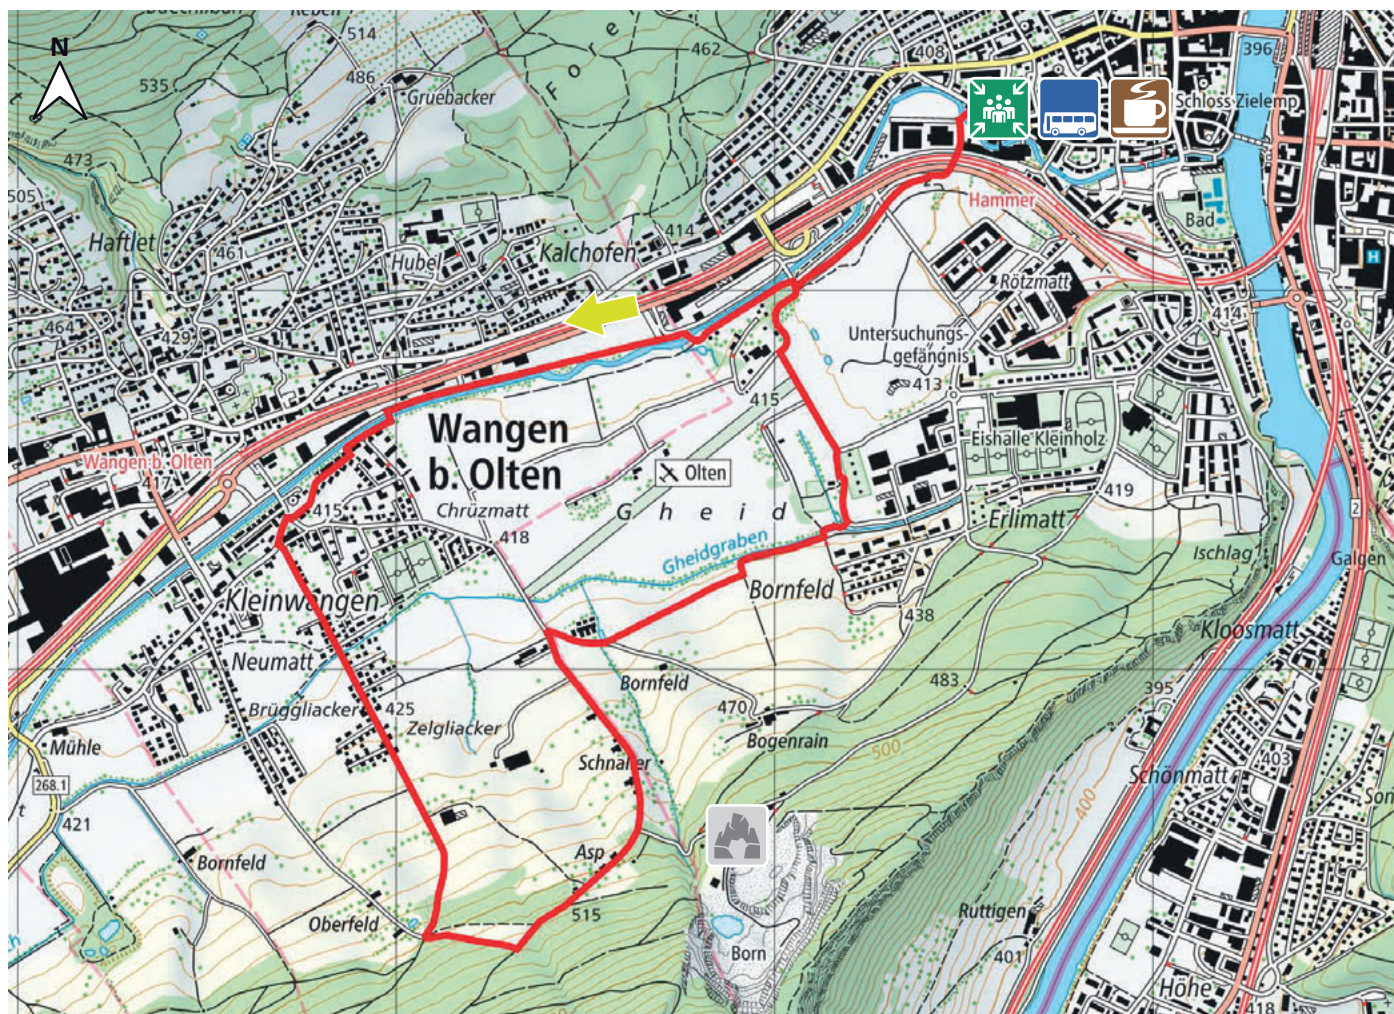

BORNFELD

33

4600 OLTEN

7.3 km

m.ü.M.

Bushaltestelle Bornblick

Steinbruch

Restaurant Bornblick