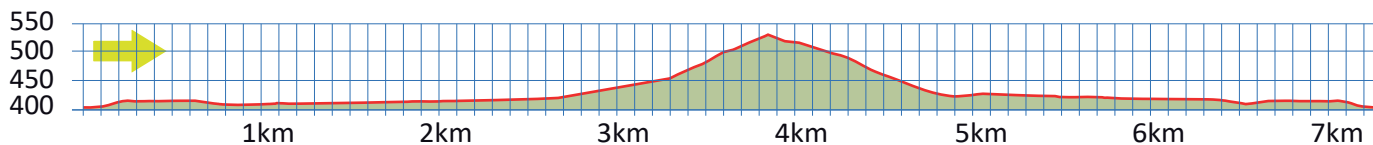

BORNFELD

33

4600 OLTEN

7.3 km

m.ü.M.

Bushaltestelle Bornblick

Steinbruch

Restaurant Bornblick